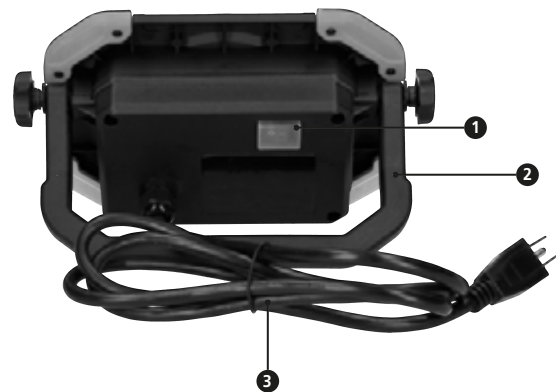

1. 1 Power switch.
2. 2 Bracket.
3. 3 AC cable

FOR INDOOR USE

IMPORTED BY: URREA HERRAMIENTAS PROFESIONALES S.A. DE C.V.
km 11,5 Carretera a El Castillo, C.P. 45680 El Salto, Jalisco, México
Tel. 01 (33) 3208-7900 Made in China R.F.C. UHP900402Q29

WARNING: Read, understand and follow the safety rules in this manual, before operating this product.